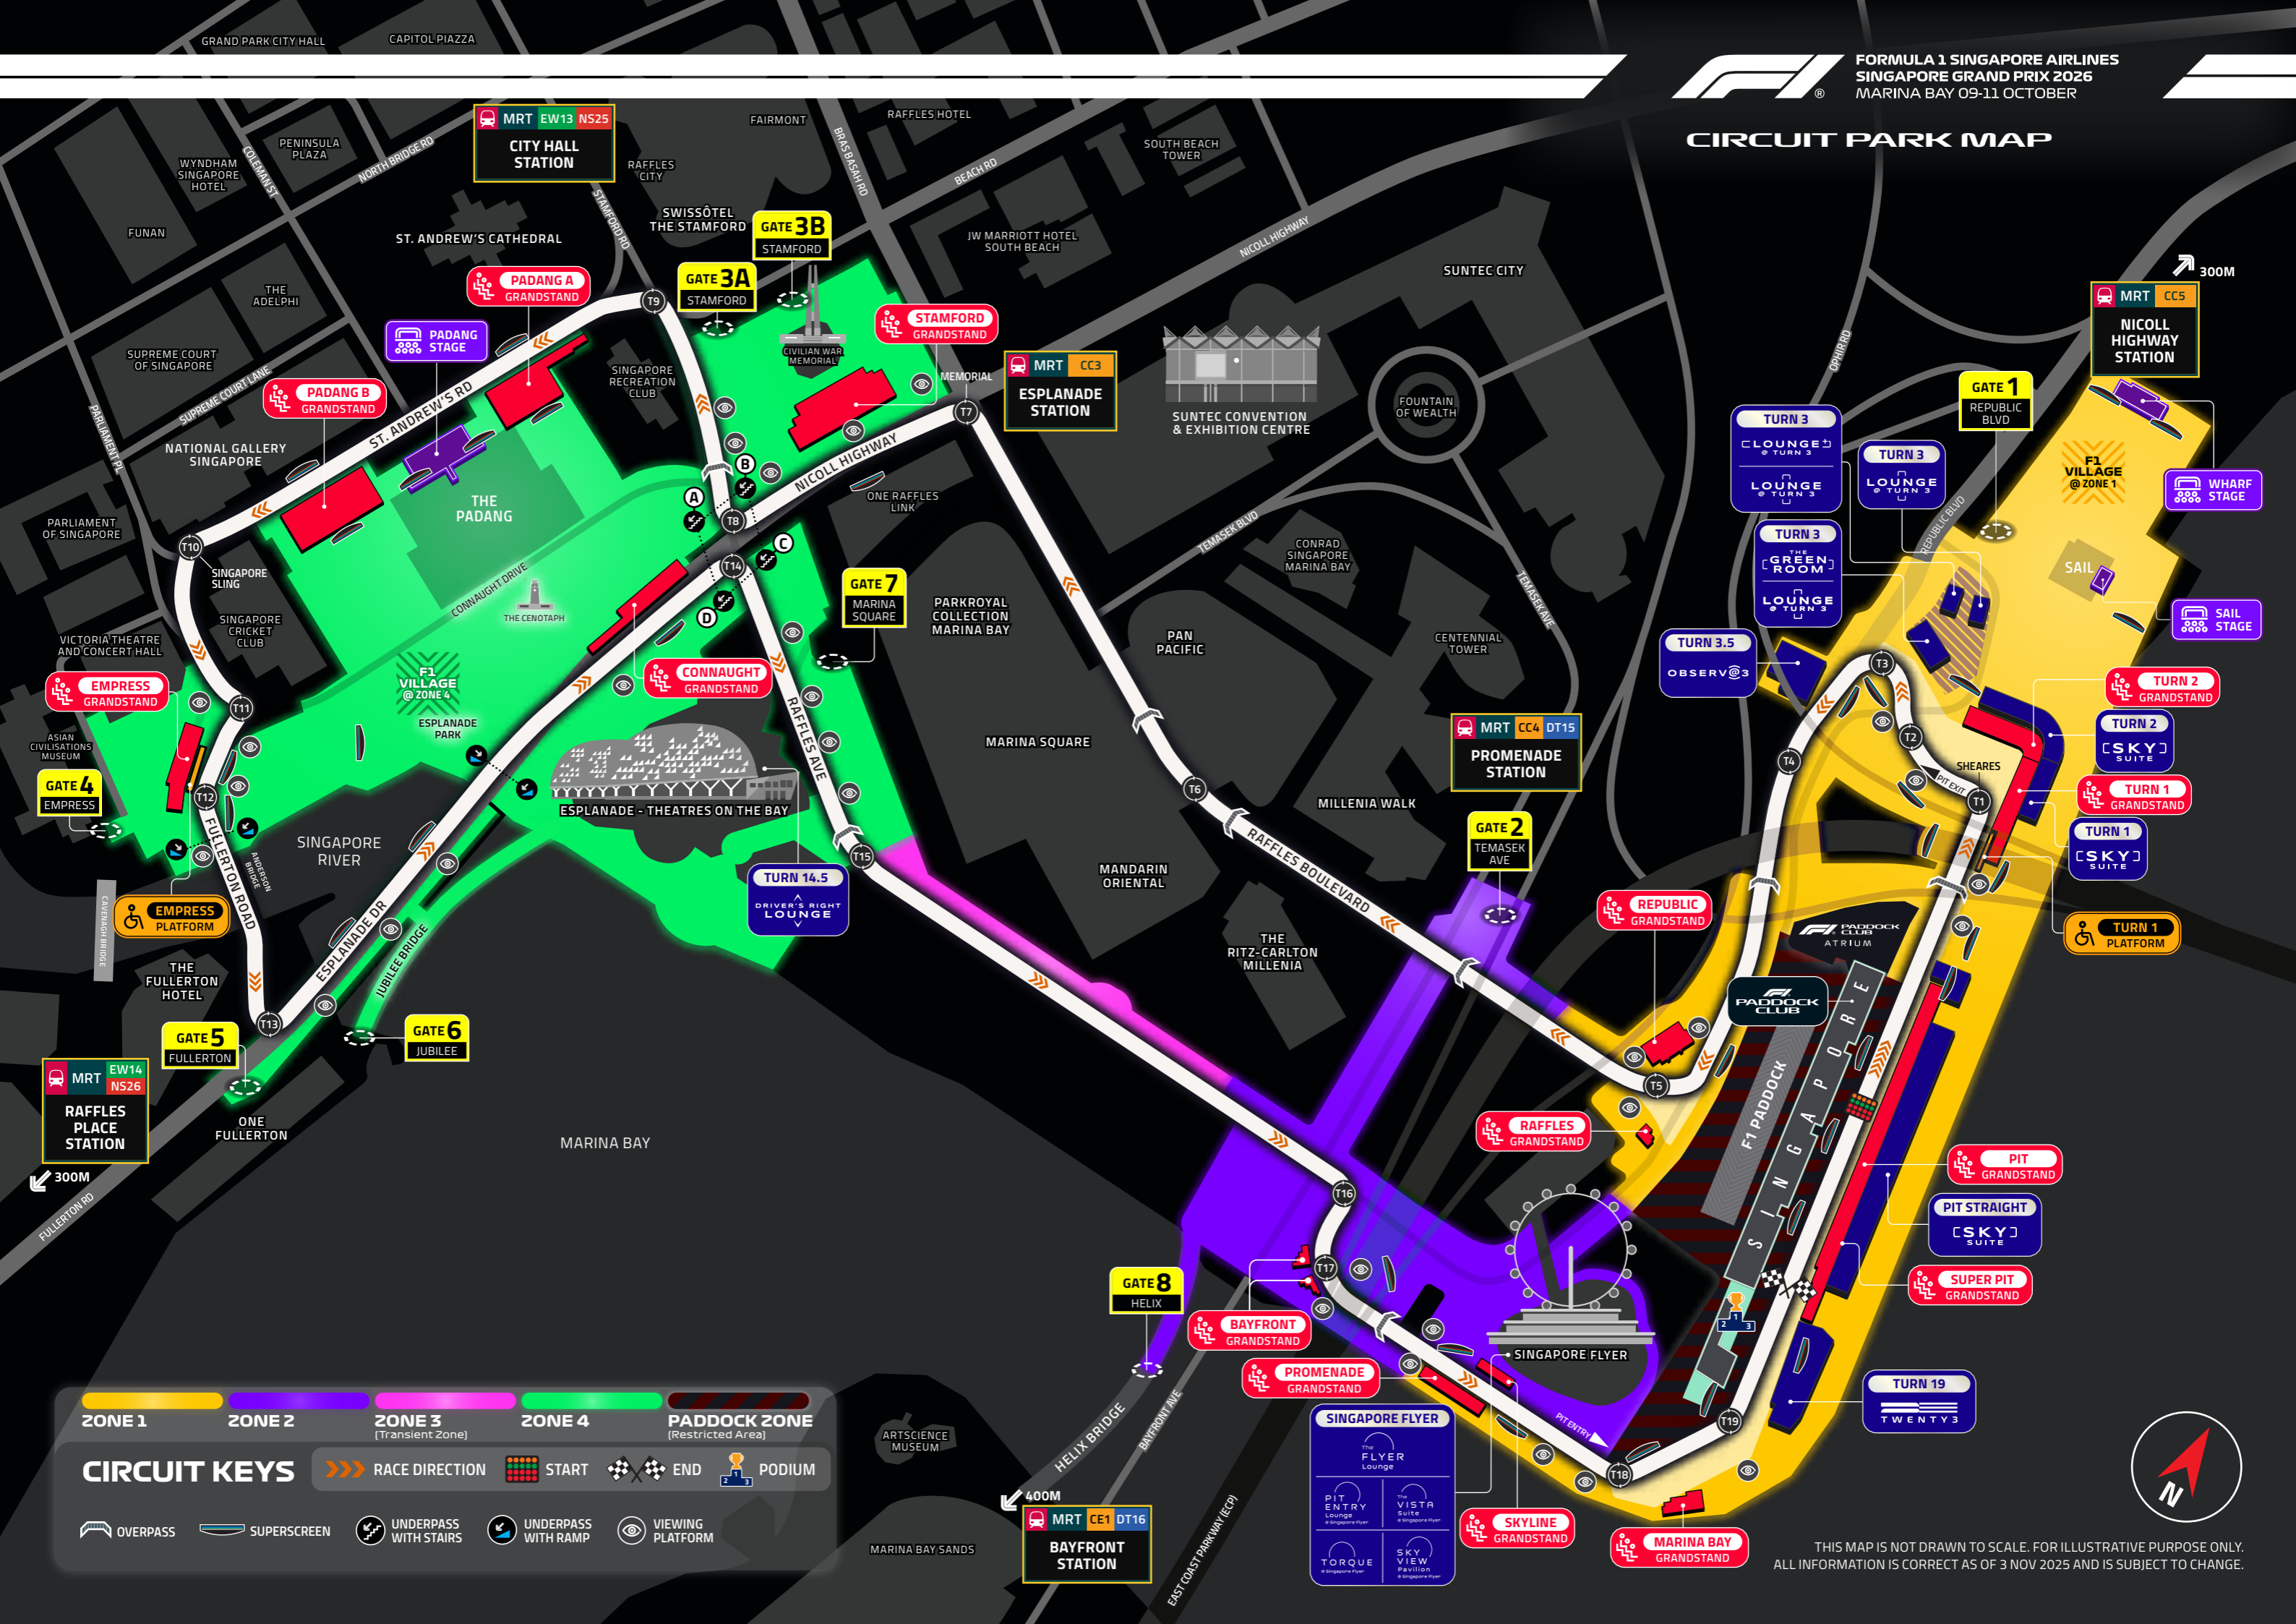

CIRCUIT PARK MAP

CIRCUIT KEYS

- ZONE 1 (Yellow)
- ZONE 2 (Purple)
- ZONE 3 (Pink) (Transient Zone)
- ZONE 4 (Green)
- Paddock Zone (Restricted Area) (Red/White)

>>> RACE DIRECTION
 [Start Icon] START [End Icon] END [Podium Icon] PODIUM
 [Overpass Icon] OVERPASS [Superscreen Icon] SUPERSCREEN
 [Underpass with Stairs Icon] UNDERPASS WITH STAIRS
 [Underpass with Ramp Icon] UNDERPASS WITH RAMP
 [Viewing Platform Icon] VIEWING PLATFORM

THIS MAP IS NOT DRAWN TO SCALE. FOR ILLUSTRATIVE PURPOSE ONLY. ALL INFORMATION IS CORRECT AS OF 3 NOV 2025 AND IS SUBJECT TO CHANGE.